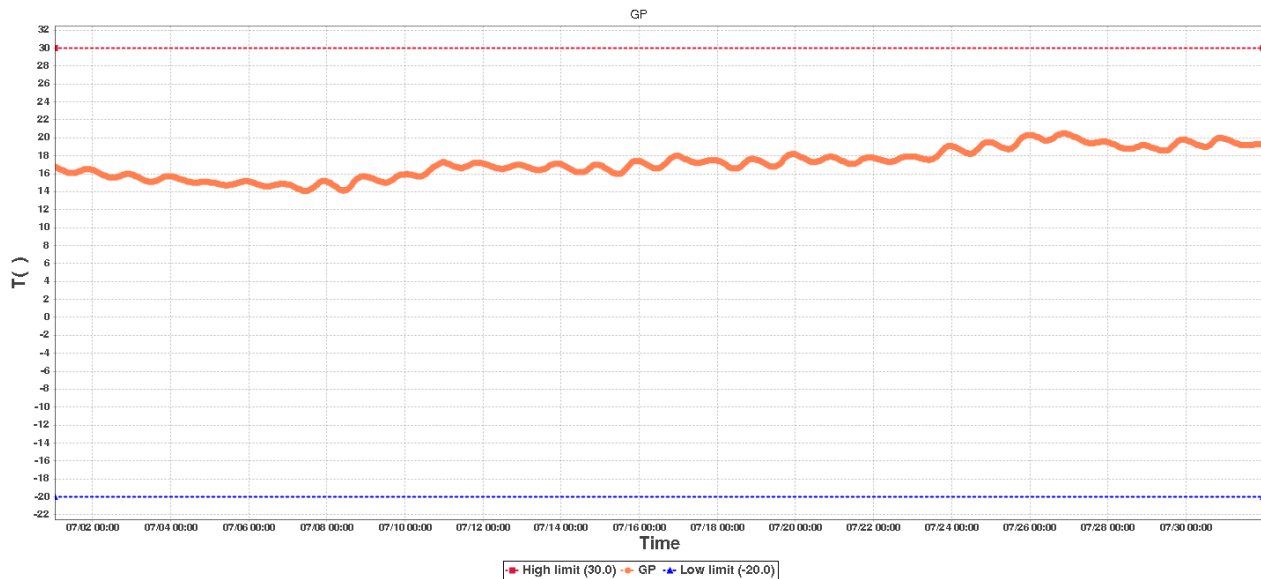

Data List

Logging Time	GP	GP
	T( )	T( )
2019/07/31 23:26:22(GMT+00:00)	19.3	19.2
2019/07/31 22:26:18(GMT+00:00)	19.4	19.3
2019/07/31 21:26:19(GMT+00:00)	19.6	19.3
2019/07/31 20:26:15(GMT+00:00)	19.8	19.3
2019/07/31 19:26:19(GMT+00:00)	19.9	19.3
2019/07/31 18:26:10(GMT+00:00)	20.1	19.3
2019/07/31 17:26:14(GMT+00:00)	20.3	19.2
2019/07/31 16:26:11(GMT+00:00)	20.3	19.2
2019/07/31 15:26:08(GMT+00:00)	20.0	19.2
2019/07/31 14:23:45(GMT+00:00)	19.8	19.2
2019/07/31 13:22:29(GMT+00:00)	19.7	19.2
2019/07/31 12:21:21(GMT+00:00)	19.7	19.2
2019/07/31 11:20:09(GMT+00:00)	19.7	19.2
2019/07/31 10:19:02(GMT+00:00)	19.7	19.2
2019/07/31 09:17:51(GMT+00:00)	19.6	19.2
2019/07/31 08:16:41(GMT+00:00)	19.4	19.3
2019/07/31 07:15:30(GMT+00:00)	19.3	19.4
2019/07/31 06:14:18(GMT+00:00)	19.3	19.4
2019/07/31 05:13:06(GMT+00:00)	19.5	19.5
2019/07/31 04:11:53(GMT+00:00)	19.6	19.6
2019/07/31 03:10:39(GMT+00:00)	19.7	19.7
2019/07/31 02:09:26(GMT+00:00)	19.9	19.8
2019/07/31 01:08:13(GMT+00:00)	20.0	19.8
2019/07/31 00:07:02(GMT+00:00)	20.2	19.9
2019/07/30 23:05:50(GMT+00:00)	20.5	19.9
2019/07/30 22:04:36(GMT+00:00)	20.7	20.0
2019/07/30 21:03:26(GMT+00:00)	21.0	20.0
2019/07/30 20:02:15(GMT+00:00)	21.4	20.0
2019/07/30 19:01:02(GMT+00:00)	21.7	19.9
2019/07/30 17:59:55(GMT+00:00)	22.0	19.8
2019/07/30 16:58:37(GMT+00:00)	22.4	19.6
2019/07/30 15:57:27(GMT+00:00)	22.5	19.4
2019/07/30 14:56:16(GMT+00:00)	22.2	19.2
2019/07/30 13:55:07(GMT+00:00)	21.6	19.1
2019/07/30 12:53:59(GMT+00:00)	20.8	19.0
2019/07/30 11:52:48(GMT+00:00)	20.0	19.0