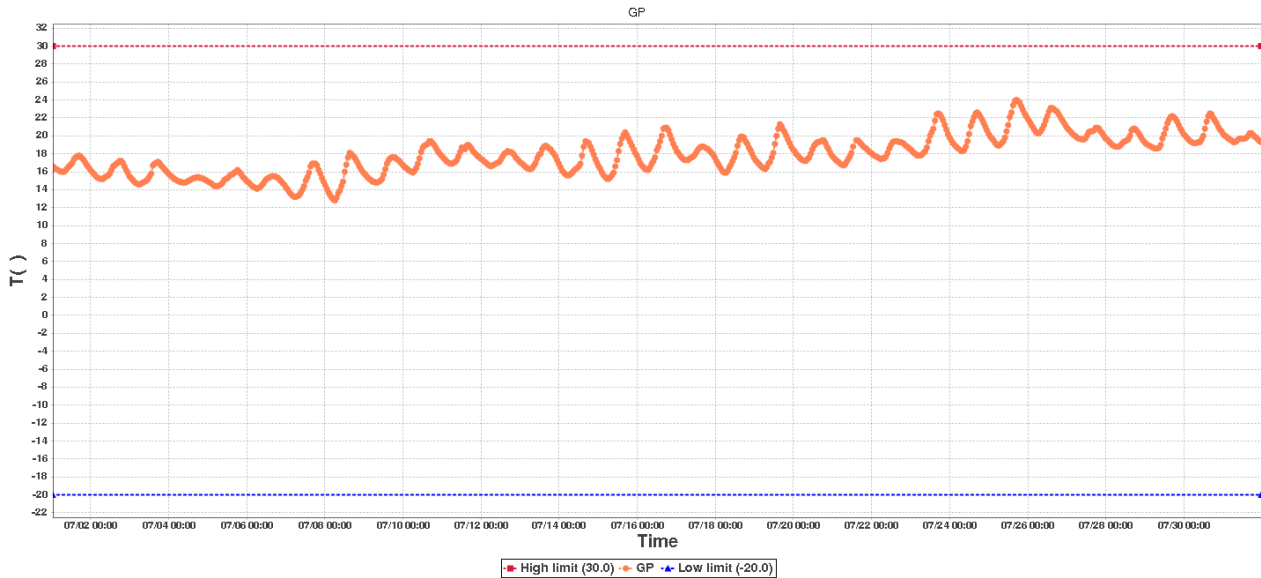

## Device Information

Device ID:	92173854970390518869	Device SUB-ID:	0
Device Name:	Ground Probe-1	Device Model:	RCW-600WiFi

## Description:

Hours to monitor: 743.0

## GP Summary

High limit:	30.0	Start Time:	2019/07/01 00:47:59(GMT+00:00)
Low limit:	-20.0	End Time:	2019/07/31 23:26:22(GMT+00:00)
Max:	24.0	Data Points:	740
Min:	12.8		
Average:	17.92		